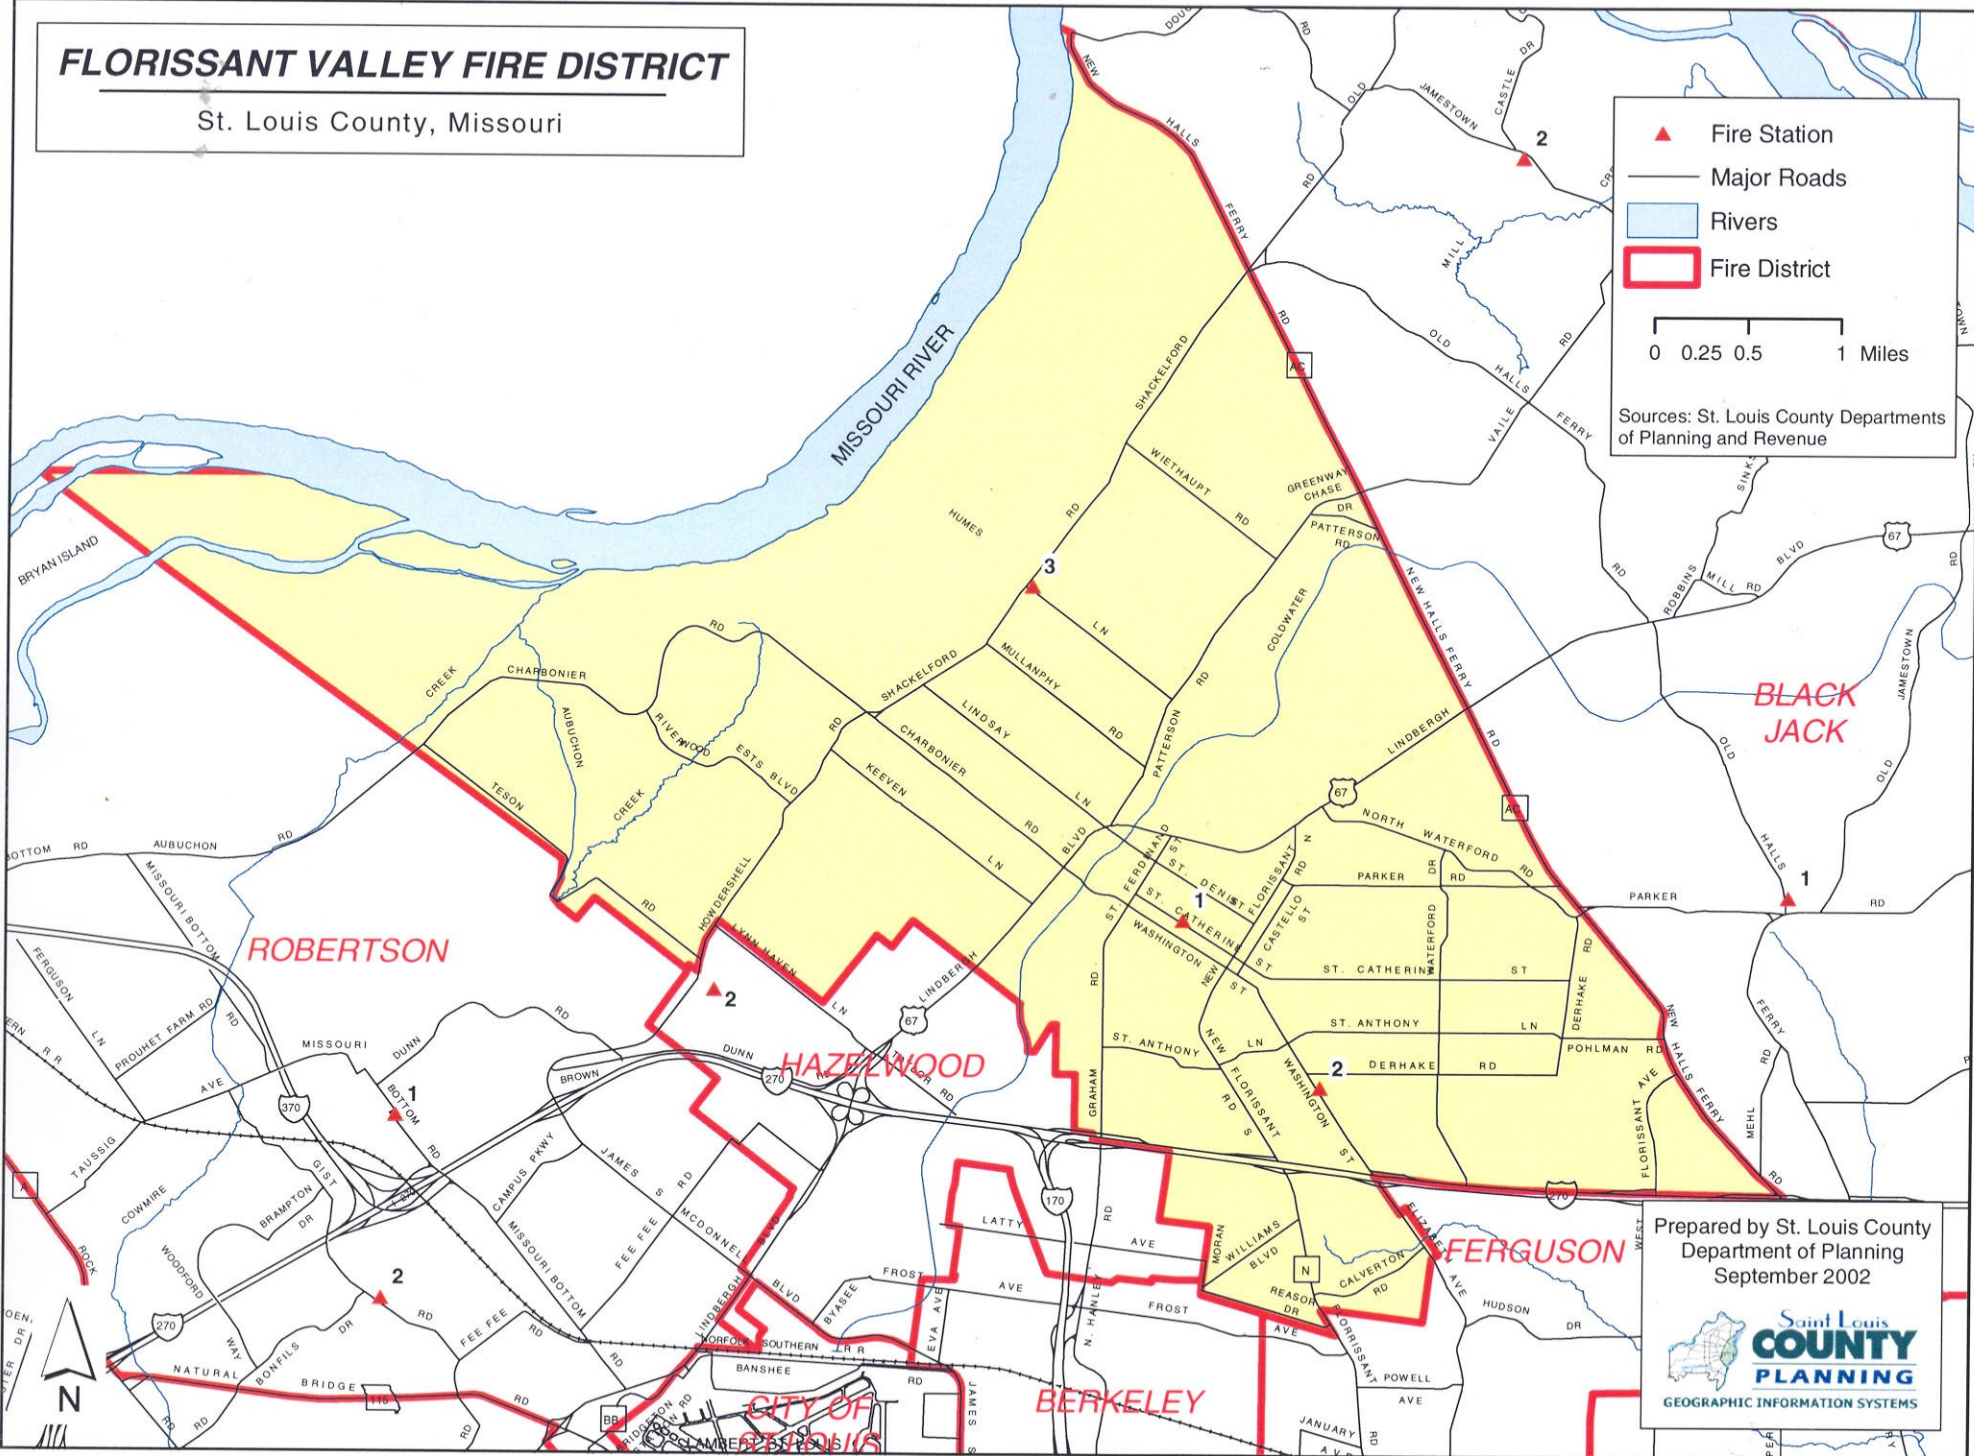

FLORISSANT VALLEY FIRE DISTRICT

St. Louis County, Missouri

Prepared by St. Louis County
Department of Planning
September 2002